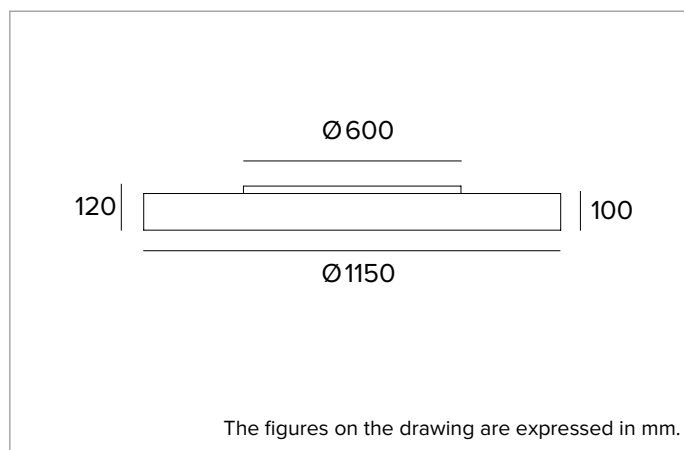

SOURCE

The LED Engine is made up of self-cooling circular boards. Tunable White version available on request.

Energy efficiency class: E

Nominal power: 225W

Nominal flux: 26350lm

Colour rendering index: 90

Rf: 89.8

Rg: 98.7

CCT nominal: 4000K

Lifetime (L80/B10): >50000h tq +25°C

ILLUMINOTECHNICAL CHARACTERISTICS

OPAL Direct + HALO effect Version: High luminance transmission and light diffusion opaline polycarbonate lower diffusive screen. Small indirect light component for a backlit effect.

Emission: OPAL + HALO

Optical efficiency: 63%

Fixture flux: 16542lm

Luminous efficacy: 65lm/W

Photobiological safety: Compliant with RG1 low risk group

MECHANICAL CHARACTERISTICS

Calendered extruded aluminium body.

Colour and finish: Deep black

Dimensions: D=1150mm

Weight: 24Kg

Degree of protection: IP20 for recessed part

Degree of protection: IP40 for exposed part

ELECTRICAL CHARACTERISTICS

Integrated DALI power supply. Emergency Pack available on request. Equipped with a rapid connector for mains connection.

Fixture Power: 253W

Power supply: 220-240Vac 50/60Hz

Insulation Class: CLASS 1

Type of driver / Control: DALI

Driver included: YES

Class F: YES

Ambient temperature: 0°C / +25°C

INSTALLATION

Polycarbonate fixing system is pre-set for ceiling or wall mounted installations. Recessed installation is possible using a special accessory to be ordered separately.

NOTES

Casambi control system available using a dedicated accessory. Check mounting instructions to verify the quantity of DALI drivers installed. 110-277Vac version available on request. Commissioning of the control system via free APP; the intervention of a specialist technician can be quoted on request.

WARRANTY

5 years.

WARNING

Luminaire designed for disposal/recycling at end-of-life. Replaceable (LED only) light source by a professional. Replaceable control gear by a professional.

Due to the technological evolution of the electronic components, the data provided may be updated, and as such, confirmation must be requested during the order process.

Luminous flux and power supply have +/-10% tolerances with respect to the indicated value. tq +25°C (CIE 121).

We reserve the right to make technical changes.

Targetti Sankey S.r.l.
Via Pratese, 164
50145 Firenze - Italy
Tel: +39 055 37911
targetti.com
targetti@targetti.com

CCIAA Firenze
Share Capital:
€ 500.000,00
VAT N. (IT):
01537660480
R.E.A: FI-275656

TARGETTI